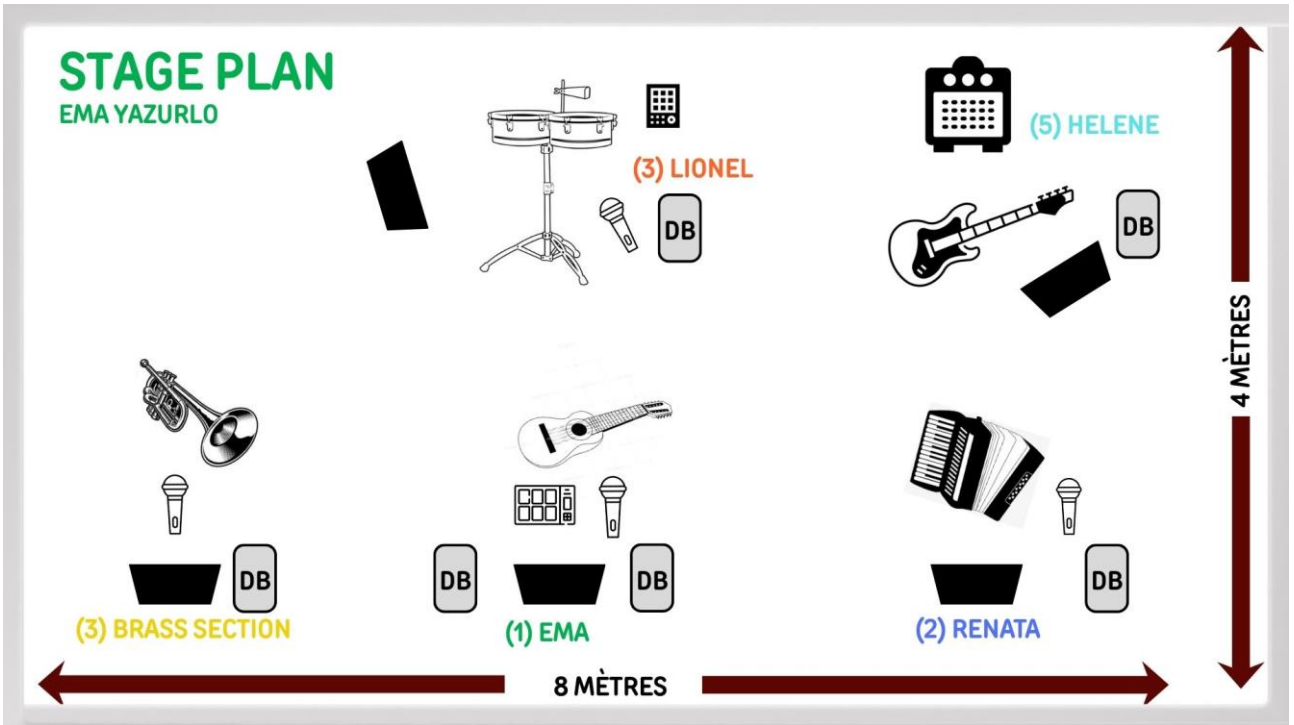

FICHE TECHNIQUE

- 1 CAJON _____ D 112/57
- 2 SN _____ SM 57
- 3 HH _____ SM 57
- 4 OH _____ SM 81
- 5 OH _____ SM 81
- 6 CUATRO _____ DB
- 7 BASS _____ DB
- 8 CHARANGO _____ DB
- 9 ACORDEON _____ DB stéréo
- 10 VOX _____ SHURE HF/beta
- 11 VOX _____ SHURE HF/beta
- 12 VOX _____ SHURE beta/sm 58
- 13 SECUENCER _____ DB stéréo (2)
- 14 SAX _____ DB stéréo
- 15 TRUMPET _____ SHURE PGA98h
- 16 TROMBONE _____ DB stéréo
- 17 PAD _____ DB stéréo

CONTACT :

Olivier Riviere : 06 25 57 23 31

emayazurlo@gmail.com

LINE UP	,MONITOR	
1 Ema: vox, charango, cuatro, sequencer	sequencer, vox, charango, cuatro accordion	2
2 Renata: vox, accordion	sequencer, vox, charango, cuatro, accordion	1
3 Brass section	sequencer, vox, char, brass, accordion, bass	2
4 Lionel: percussion, choir	sequencer, vox, cuatro, accor, bass, pad, choir	1
5 Helene: bass	sequencer, vox, charango, cuatro, accor, bass	1